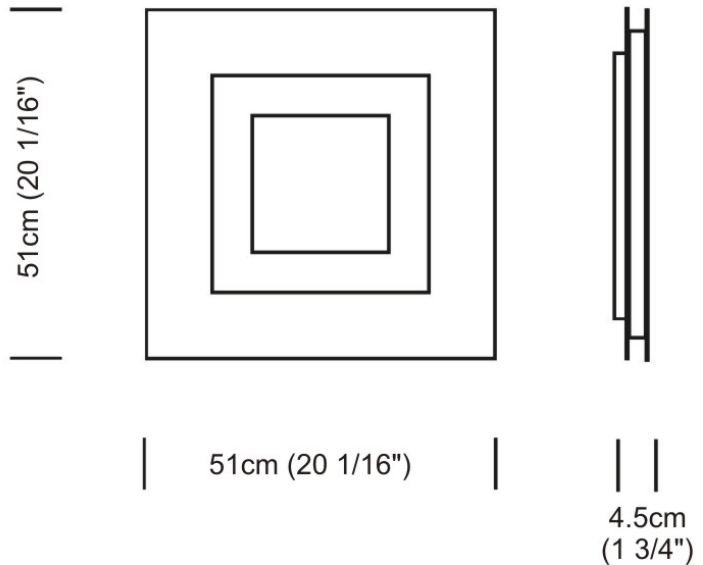

FLAT SURFACE

D82230-WHI

GENERAL

Series: Flat
Brand: Panzeri
Division: Design
Mounting Type: Surface
Mounting Location: Ceiling
Subcategory: Ambient

PHYSICAL

Shape: Square
Length (mm): 510
Length (in): 20 1/16
Width (mm): 510
Width (in): 20 1/16
Height (mm): 45
Height (in): 1 3/4
Light Distribution: Direct / Indirect
Weight (kg): 5.236
Weight (lbs): 11.54
Diffuser: Polycarbonate - Opal
Fixture Material: Metal

ELECTRICAL

Input Wattage Range: 30 - 49 W
Lamp Type: LED
Input Wattage (W): 48
Total Output Wattage (W): 46
Dimming: Non-Dimming / Phase Dimming (120Vac only) / 0-10V Dimming
Driver Included: Yes
Driver Location: Integrated
Driver Type: Constant Current - Universal
Driver Class: Class 2
Input Voltage (V): 120 - 277
Constant Current (mA): 350

LED

Color Temperature (°K): 3000
Max. Delivered Lumen (lm): 3202
Nominal Lumen (lm): 5700
CRI: >80 CRI
Efficiency (%): 56.175%
Lamp Life (hrs): 70000

OPTICAL

RATINGS AND CERTIFICATIONS

Certified By: CSA Certified to UL and CSA Standards
IP rating: IP40