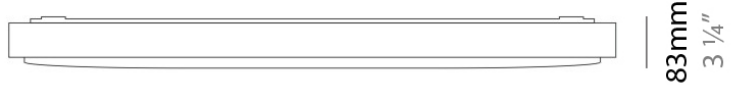

FLAT SURFACE

D12061

GENERAL

Series: Flat
Division: Design
Mounting Type: Surface
Mounting Location: Ceiling
Subcategory: Ambient

PHYSICAL

Shape: Rectangle
Length (mm): 597
Length (in): 23 1/2
Width (mm): 222
Width (in): 8 3/4
Height (mm): 83
Height (in): 3 1/4
Extension (mm): 83
Extension (in): 3 1/4
Weight (kg): 2.73
Weight (lbs): 6
Diffuser: Opal White Satin Acrylic
Fixture Finish: NIC
Fixture Material: Metal

ELECTRICAL

Number of Lamps: 2
Lamp Type: T5 Fluorescent
Bulb Included: Bulb Not Included
Total Output Wattage (W): 48
Max. Wattage Per Lamp (W): 24
Lamp Base: G5
Dimming: Phase Dimming (120Vac Only)
Driver Included: Yes
Driver Location: Integrated
Driver Type: Ballast - Universal
Input Voltage (V): 120 - 277
Upon Request: (Not included - see components) Integral: Phase dimming / Lutron

LED

OPTICAL

RATINGS AND CERTIFICATIONS

Certified By: CSA Certified to UL and CSA Standards
IP rating: IP20

597mm 23 1/2"